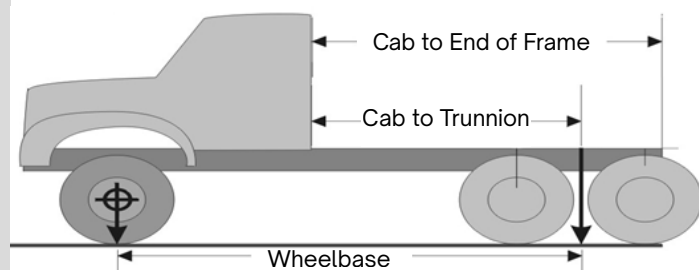

Mileage	508,552 mi
Engine	Cummins ISX15
Horse Power	450 hp
Transmission	10-Speed Automated
Rear End Ratio	2.64
Suspension	Air Ride
Front/Rear Axle	12,000/40,000 lbs
Tires	LP22.5
Wheels	Steel
Fuel Tank	R 75 Gal L 100 Gal
DEF	YES
Cab to Trunnion	Will be 150"
Serial Number	1XKAD49X0DJ354654

This truck will be stretched to the **INDUSTRY STANDARD** 150" Cab to Trunnion.